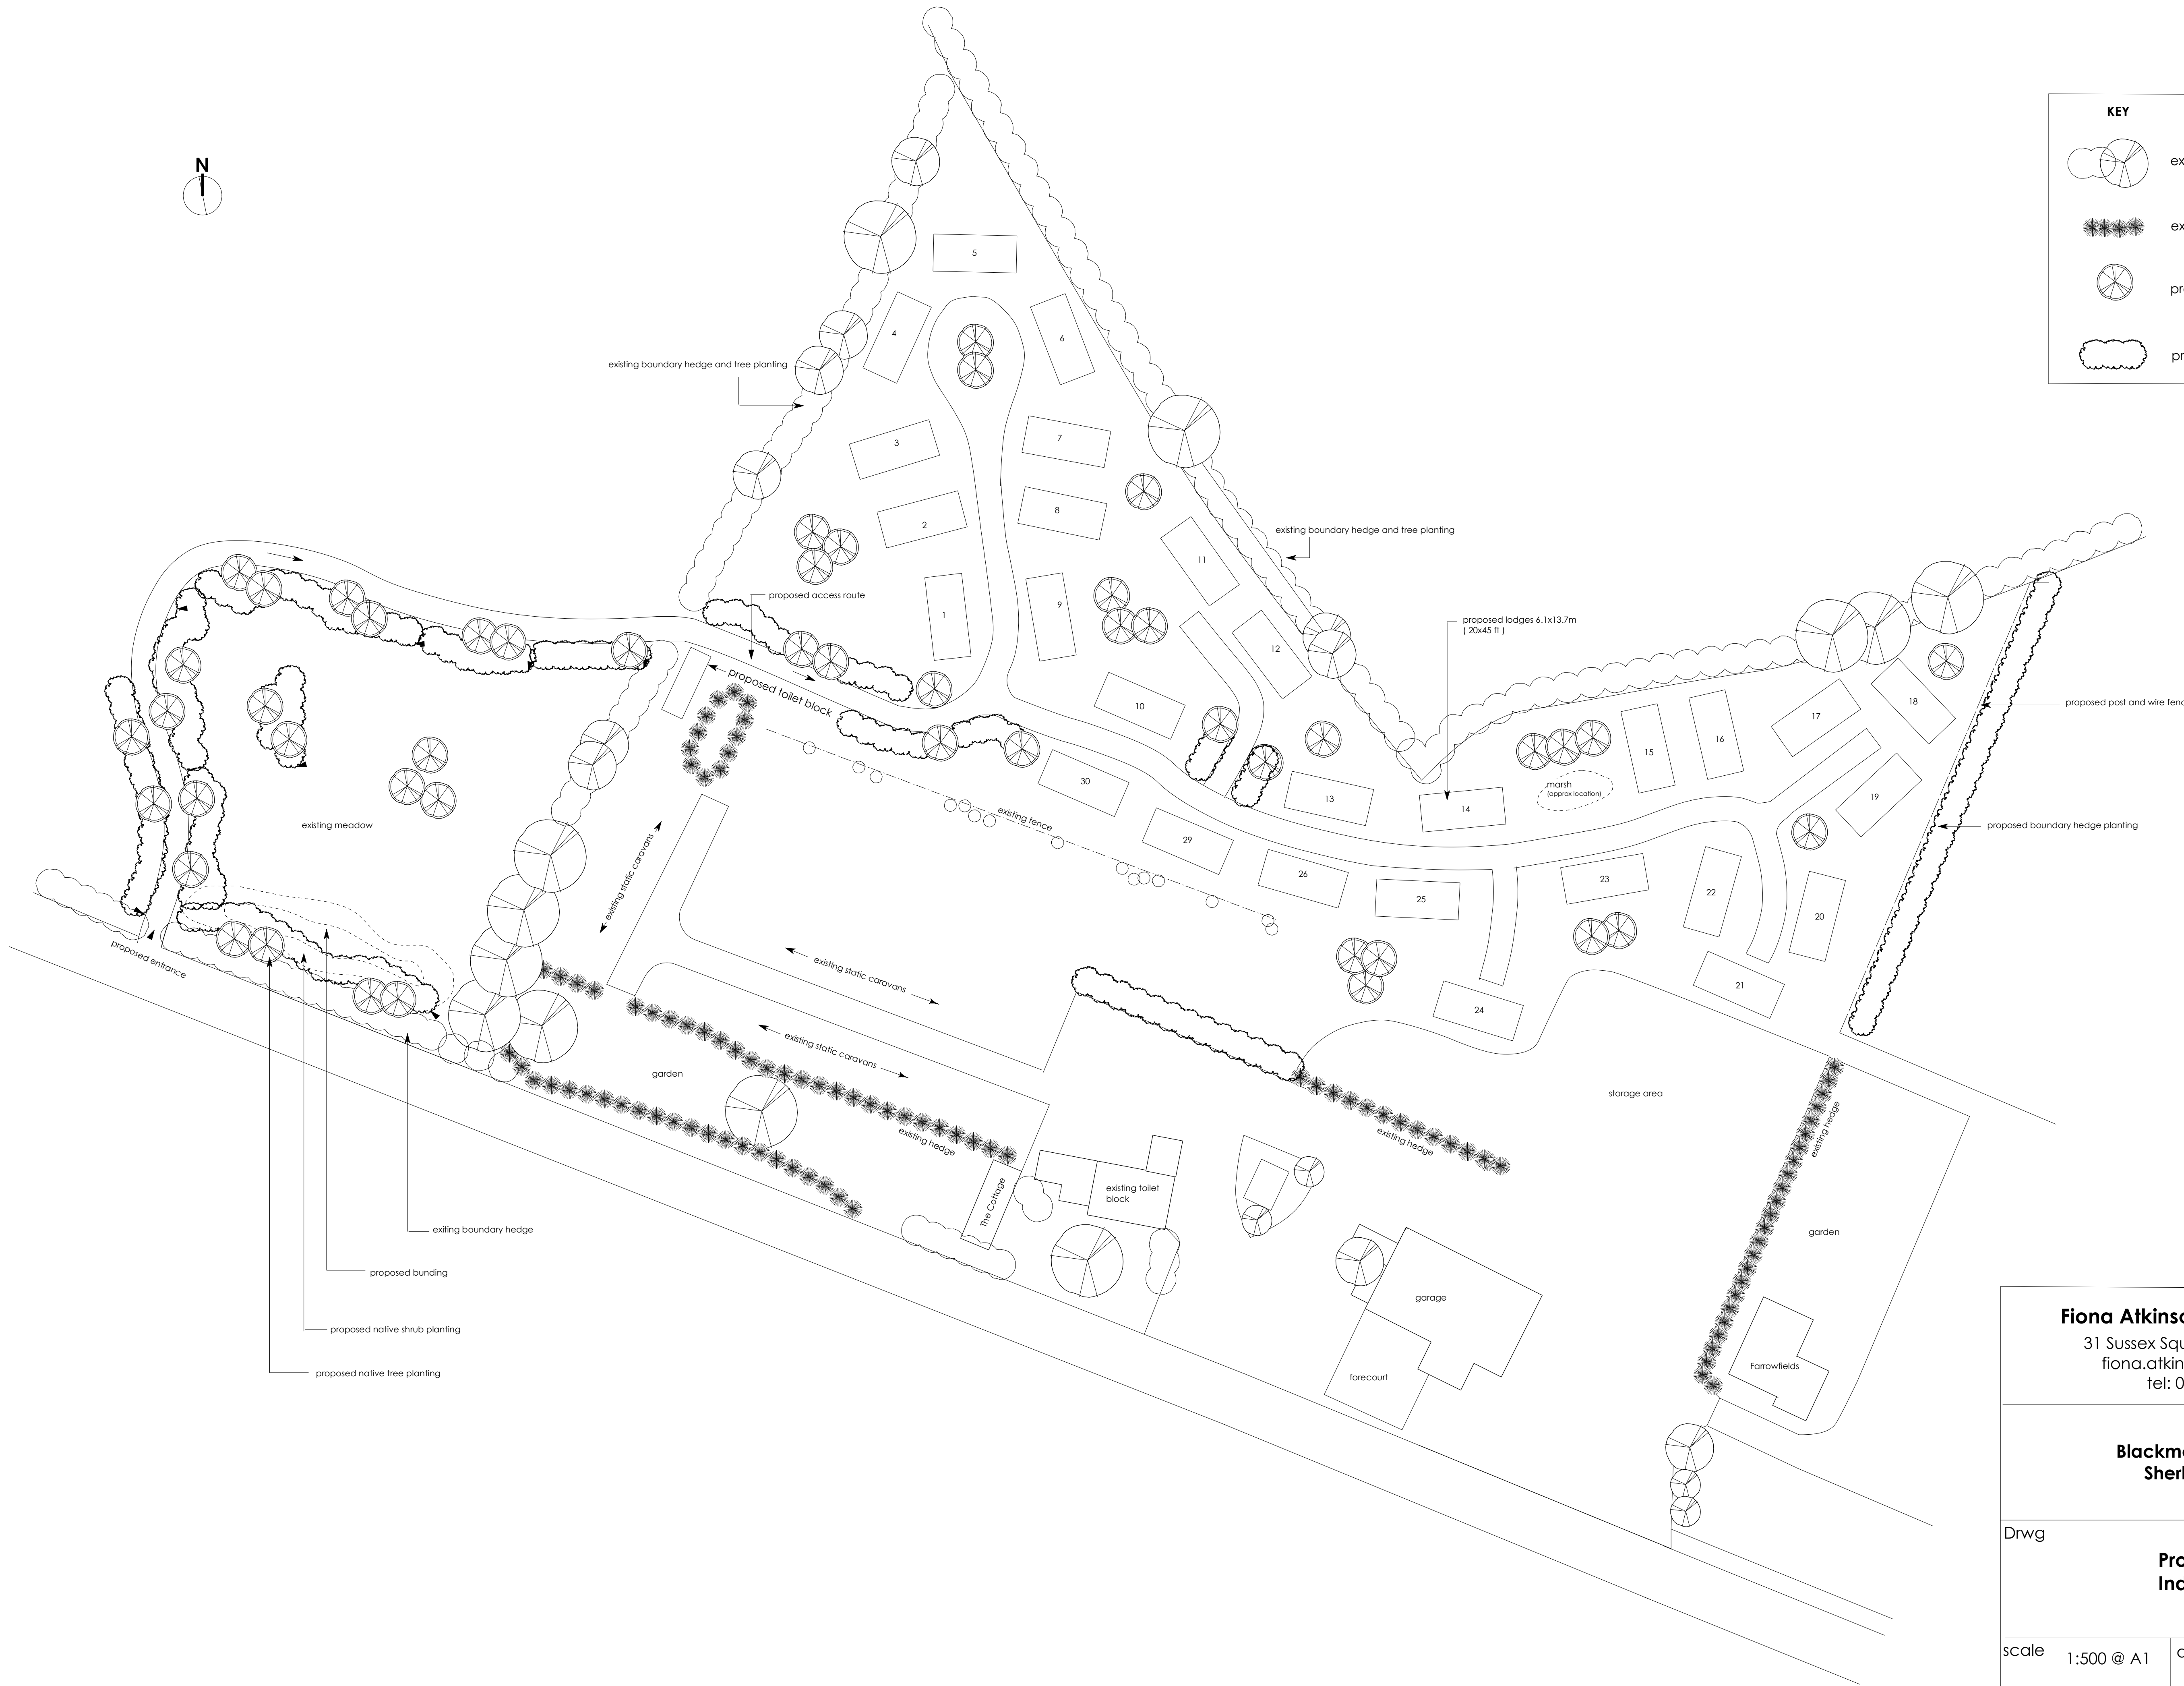

**KEY**

- existing native tree and shrub planting
- existing ornamental hedge
- proposed native trees planting
- proposed native shrub planting

**Fiona Atkinson Landscape Design**  
31 Sussex Square, Brighton BN2 5AB  
fiona.atkinson@ntlworld.com  
tel: 07884 264683

**Blackmore Vale Leisure Park,  
Sherbourne Causeway,  
Dorset,**

Drwg  
**Proposed Lodges  
Indicative Layout**

scale 1:500 @ A1 date Sept 08

drwn FA drwg no. BMV/02/08